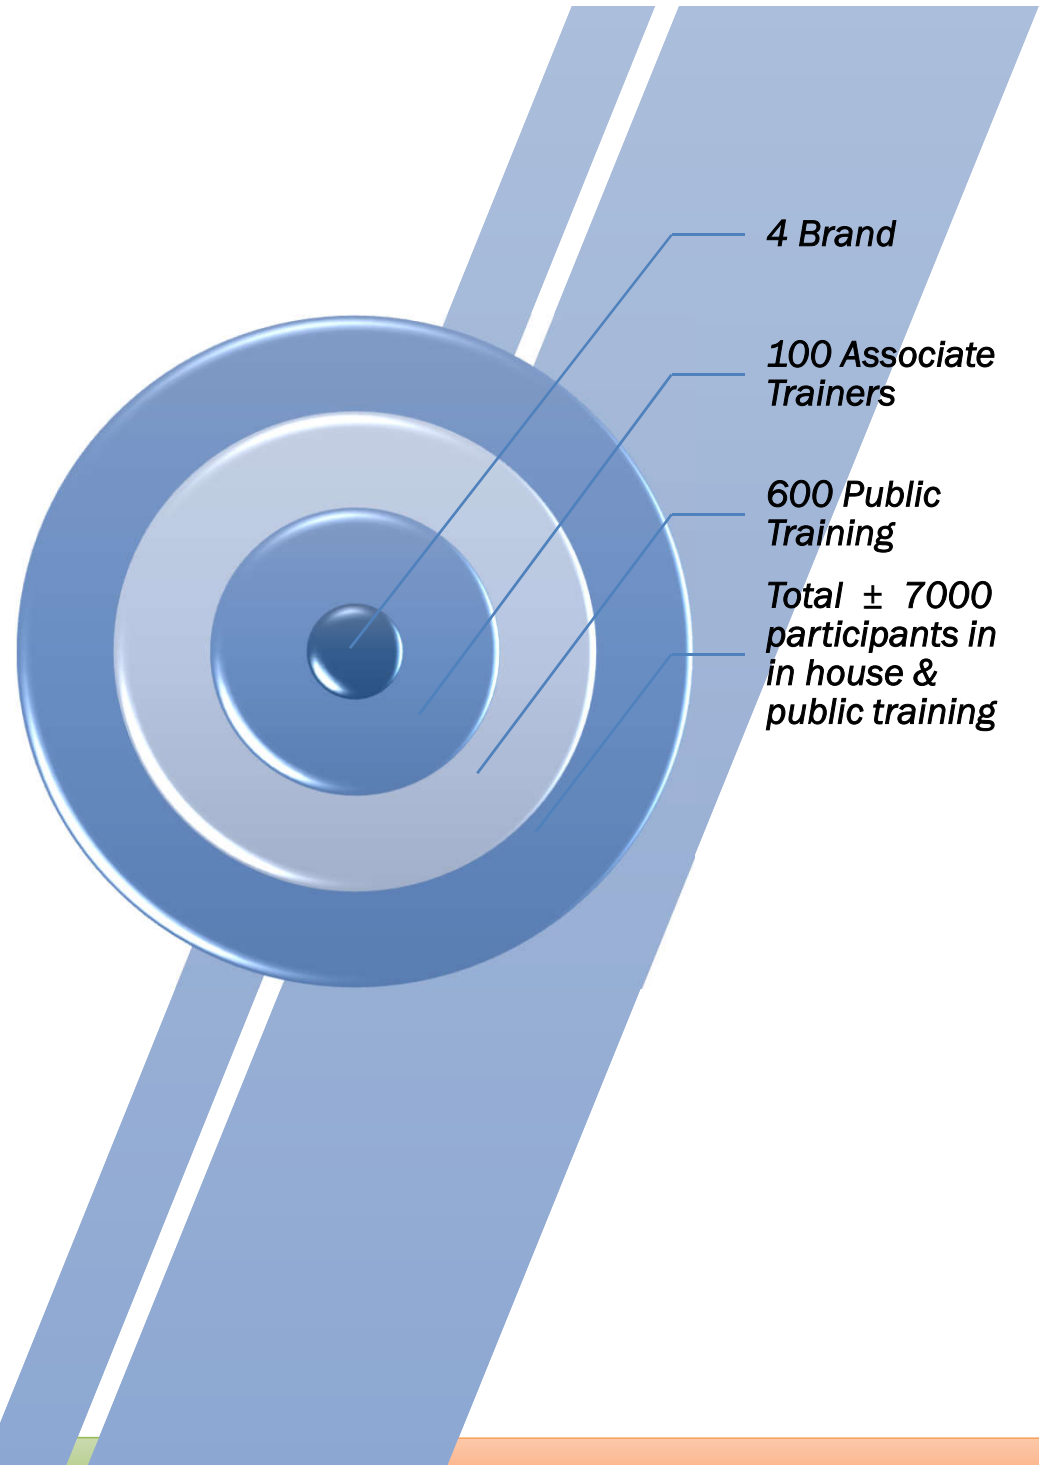

Competency

Since the beginning Value Consult Group focus in delivering practical training that delivered by experienced trainer in each area of expertise.