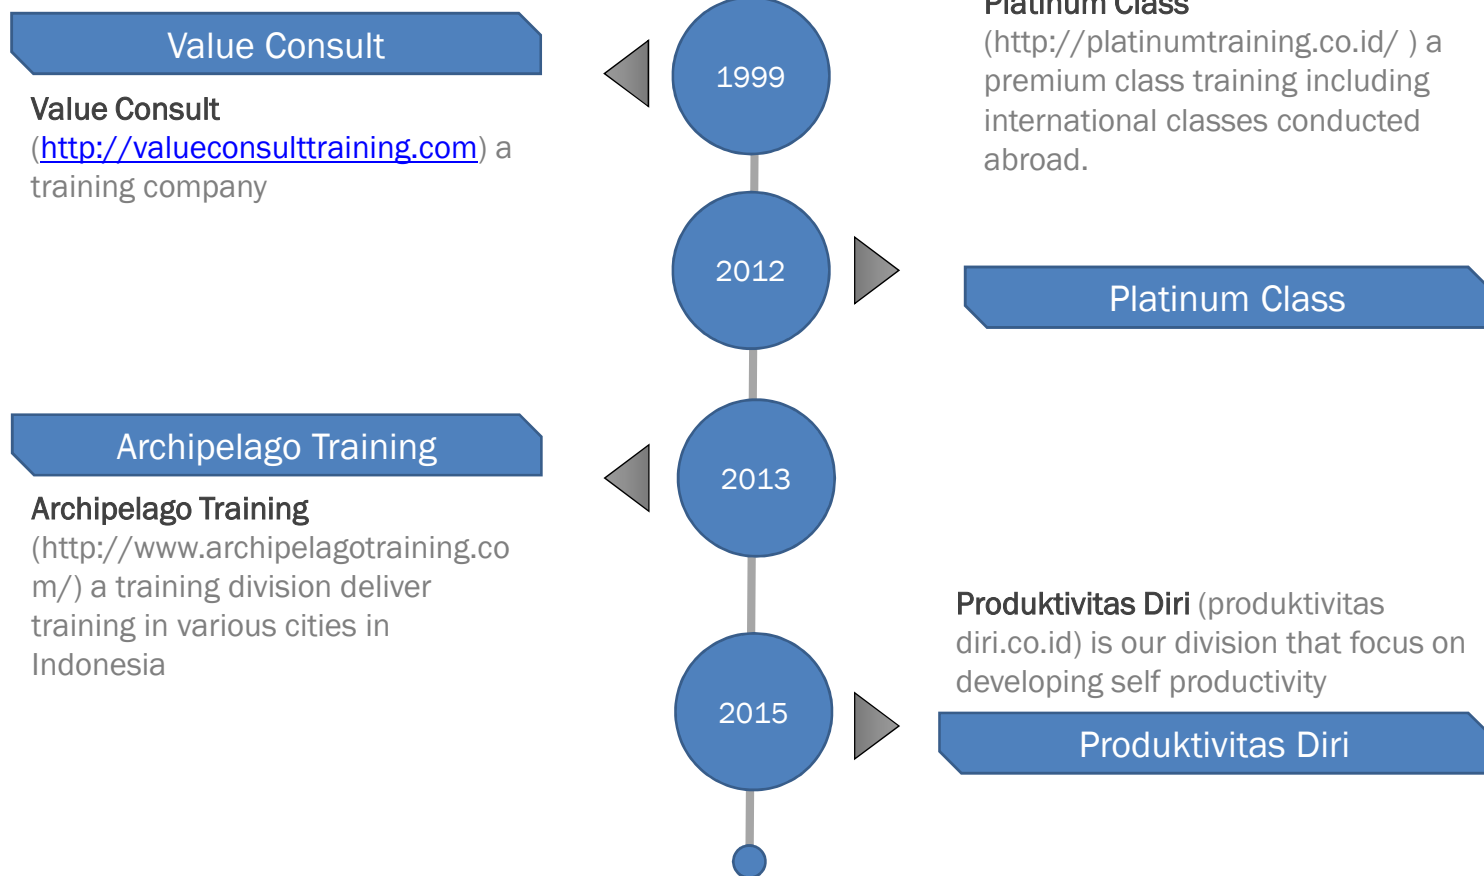

COMPANY TIMELINE

Creating Value for Your Business